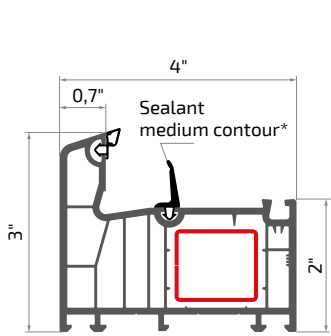

profile system from Vikonda

Vikonda Cottage

frame