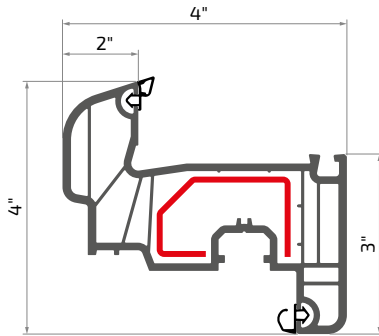

profile system from Vikonda

Vikonda Cottage

sash

The 6-chamber profile system Vikonda Cottage is a perfect solution for the windows manufacture to install in a private house. In addition to their maximum energy efficiency, the profile-based Vikonda Cottage windows are not only warm, but also reliable and extremely stylish

chambers	mounting depth	sealing contours
6	82 mm	3
burglary resistance classification	insulated glass unit maximum thickness	
up to RC2	up to 44 mm	

Maximum heat, maximum reliability

The most effective thermal insulation is provided by combining multiple factors at one go: a wide, massive 82 mm profile that effectively retains the heat in the room and 6 air chambers create thermal insulation barrier that prevents the heat loss. An additional sealing contour prevents drafts and improves the quality of the product thermal insulation characteristics. In addition, the profile allows using the double-glazed windows up to 44 mm thick, which means that the windows can be completed with the maximum energy saving characteristics

Stylish windows for private homes

The style of the windows based on Vikonda Cottage profile is perfect for most private houses. The structures look best in the laminated version, i. e. decorative films that imitate the texture and color of natural wood. Ideally they are combined with the massive rounded frames and sashes. Wide massive profile assures reliability, which is the additional advantage. The rigid structure does not deform even with a large window size and provides a significant resistance to any attempts of breaking in