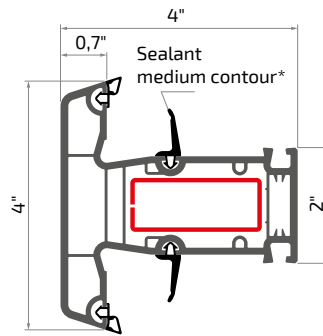

profile system from Vikonda

Vikonda Cottage

mullion

The 6-chamber profile system Vikonda Cottage is a perfect solution for the windows manufacture to install in a private house. In addition to their maximum energy efficiency, the profile-based Vikonda Cottage windows are not only warm, but also reliable and extremely stylish

chambers	mounting depth	sealing contours
6	82 mm	3
burglary resistance classification	insulated glass unit maximum thickness	
up to RC2	up to 44 mm	

Maximum heat, maximum reliability

The most effective thermal insulation is provided by combining multiple factors at one go: a wide, massive 82 mm profile that effectively retains the heat in the room and 6 air chambers create thermal insulation barrier that prevents the heat loss. An additional sealing contour prevents drafts and improves the quality of the product thermal insulation characteristics. In addition, the profile allows using the double-glazed windows up to 44 mm thick, which means that the windows can be completed with the maximum energy saving characteristics

Stylish windows for private homes

The style of the windows based on Vikonda Cottage profile is perfect for most private houses. The structures look best in the laminated version, i. e. decorative films that imitate the texture and color of natural wood. Ideally they are combined with the massive rounded frames and sashes. Wide massive profile assures reliability, which is the additional advantage. The rigid structure does not deform even with a large window size and provides a significant resistance to any attempts of breaking in