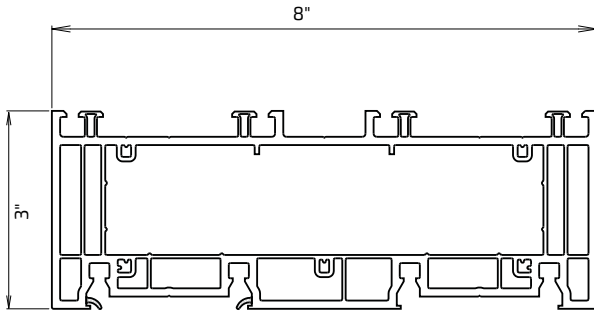

Kömmerling® profile system

Kömmerling PremiDoor 76

frame

sash

Kömmerling® PremiDoor is the latest addition to our Kömmerling® 76 mm range of products. Kömmerling® PremiDoor 76 is perfect for glazing large openings up to 6,5 m wide and 2,6 m high

chambers	mounting frame width	mounting sash width	thickness of insulating glass unit
5	179 mm	76 mm	16-50 mm
thermal conductivity Uf	sound insulation		air permeability
1,4 W/ (m²K)	45 dB		4 class
wind loads resistance	water tightness		safety class
up to C2/B3	up to 9A		up to RC2 (WK2)