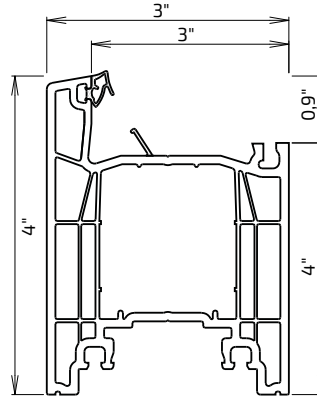

Kömmerling® profile system

Kömmerling PremiDoor 76

frame

sash

Kömmerling® PremiDoor is the latest addition to our Kömmerling® 76 mm range of products. Kömmerling® PremiDoor 76 is perfect for glazing large openings up to 6,5 m wide and 2,6 m high

chambers	mounting frame width	mounting sash width	thickness of insulating glass unit
5	179 mm	76 mm	16-50 mm
thermal conductivity Uf	sound insulation		air permeability
1,4 W/ (m²K)	45 dB		4 class
wind loads resistance	water tightness		safety class
up to C2/B3	up to 9A		up to RC2 (WK2)