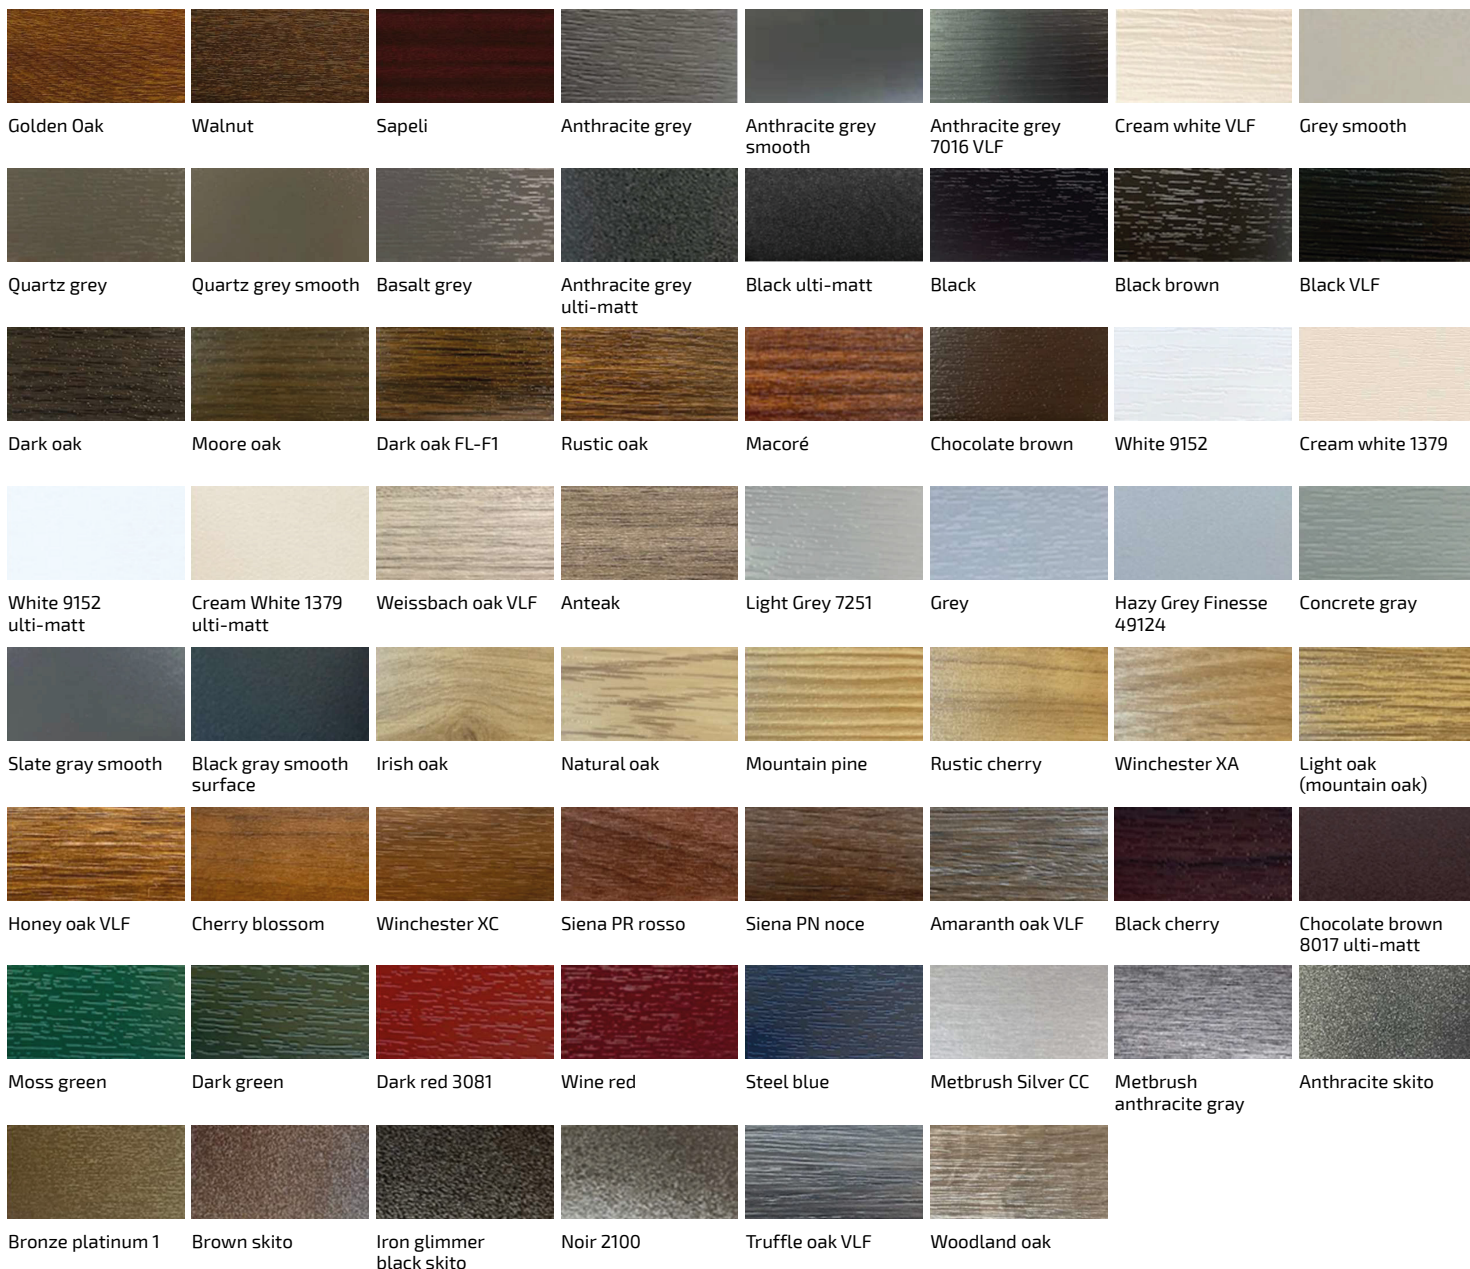

The minimal height of the threshold makes moving around comfortable. The sealing performance is higher than that of any brush-sealed system

Color palette

decorative
tape RENOLIT
EXOFOL PX

the color of lamination

the color of sealing strip

the color of the structure body