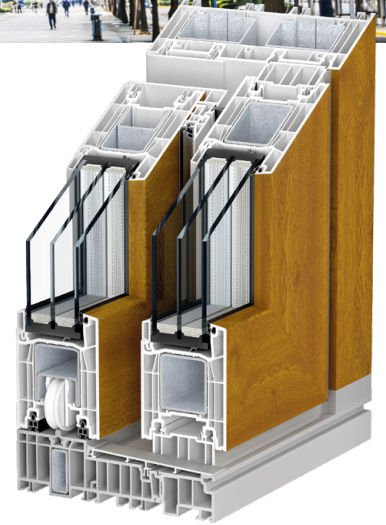

Kömmerling® profile system

Kömmerling PremiDoor 76

frame

sash

Kömmerling® PremiDoor is the latest addition to our Kömmerling® 76 mm range of products. Kömmerling® PremiDoor 76 is perfect for glazing large openings up to 6,5 m wide and 2,6 m high

chambers	mounting frame width	mounting sash width	thickness of insulating glass unit
5	179 mm	76 mm	16-50 mm
thermal conductivity Uf	sound insulation		air permeability
1,4 W/ (m²K)	45 dB		4 class
wind loads resistance	water tightness		safety class
up to C2/B3	up to 9A		up to RC2 (WK2)

Profile system advantages

Ease of opening and closing of the Kömmerling® PremiDoor 76 sliding doors is guaranteed by the spring system integrated in the closing mechanism: in every case the handle turns without effort.

The minimal height of the threshold makes moving around comfortable. The sealing performance is higher than that of any brush-sealed system

Color palette

decorative
tape RENOLIT
EXOFOL PX

the color of lamination