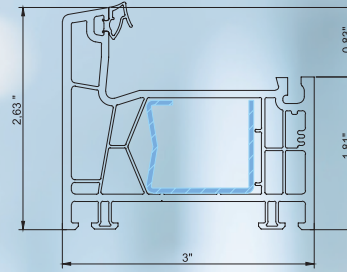

Profile system Kömmerling 76AD

white triple casement window

frame