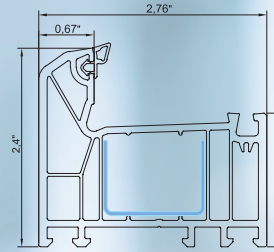

Profile system Vikonda Standart plus

white triple casement window

frame