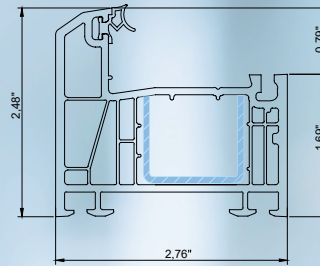

Profile system Kömmerling 70ST plus

double glazed window,
laminated in golden oak mass

frame