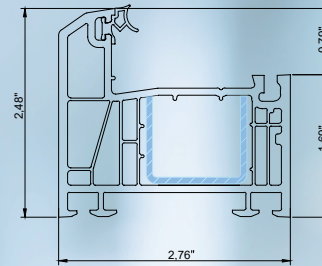

Profile system Kömmerling 70ST plus

white double glazed window

frame