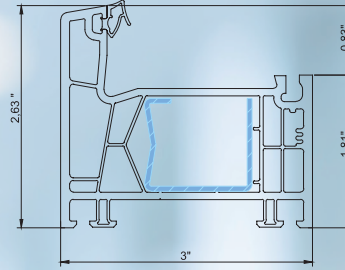

Profile system Kömmerling 76AD

white double glazed window

frame