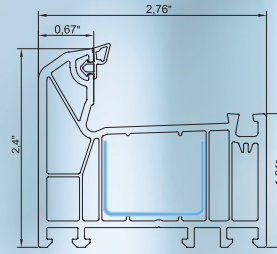

Profile system Vikonda Standart plus

*blind window,
anthracite mass laminated*

frame