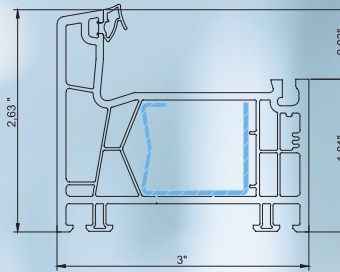

Profile system Kömmerling 76AD

double glazed window,
laminated in golden oak mass

frame