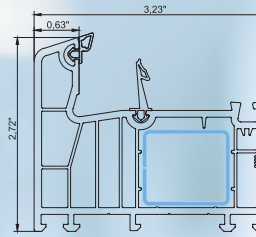

Profile system Vikonda Cottage

white double glazed window

frame