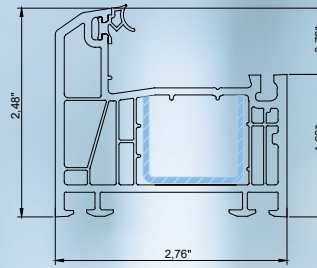

Profile system Kömmerling 70ST plus

white triple casement window

frame