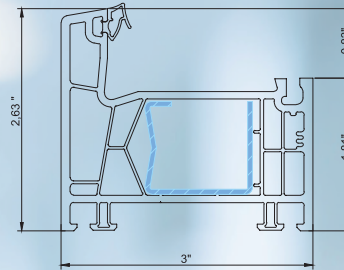

Profile system Kömmerling 76AD

*blind window,
laminated in mass of golden oak*

frame