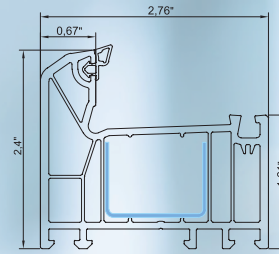

Profile system Vikonda Standart plus

three-pane window,
anthracite mass laminated

frame