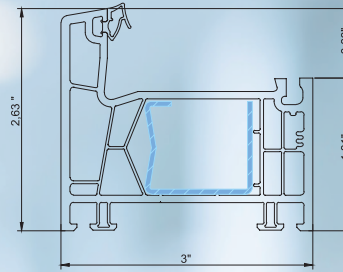

Profile system Kömmerling 76AD

triple casement window,
laminated in golden oak mass

frame