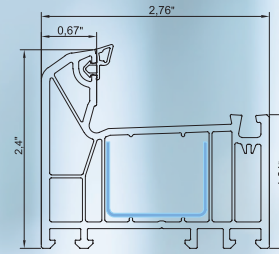

Profile system Vikonda Standart plus

double glazing,
anthracite mass laminated

frame