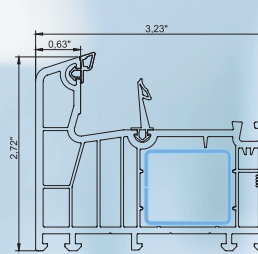

Profile system Vikonda Cottage

three-pane window,
anthracite mass laminated

frame