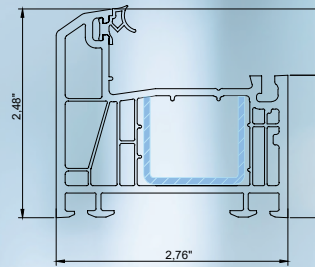

Profile system Kömmerling 70ST plus

*blind window,
laminated in mass of golden oak*

frame