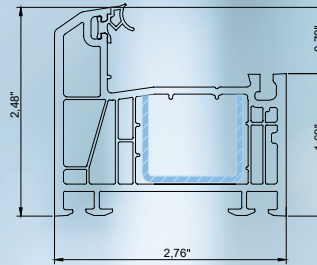

Profile system Kömmerling 70ST plus

triple casement window,
laminated in golden oak mass

frame