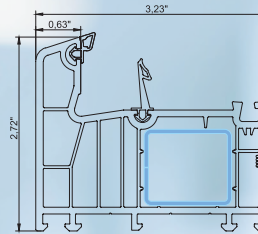

Profile system Vikonda Cottage

double glazing,
anthracite mass laminated

frame