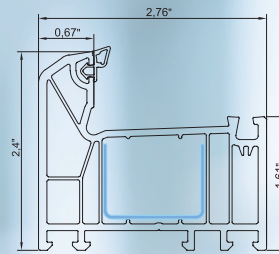

Profile system Vikonda Standart plus

white double glazed window

frame